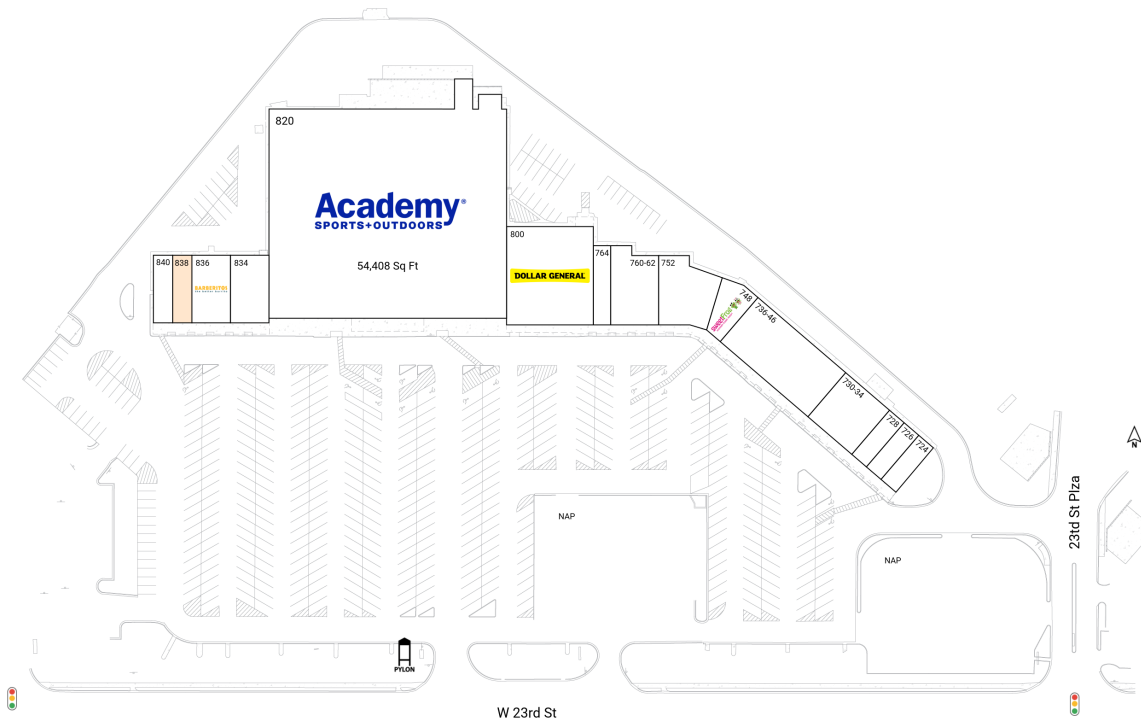

Stanford Station

724-840 W 23rd Street | Panama City, FL 32405

Bay County Panama City-Panama City Beach, FL 96,844 Sq Ft

30.1907, -85.6730

Available Spaces

838 1,400 Sq Ft

Current Tenants

Space size listed in square feet

724	Goldsmith Jewelry Repair	1,200
726	La Rosa Nails	1,200
728	Mount of Olives	1,200
730-34	Fins Japanese Sushi & Grill	3,600
736-46	The Wellness & Fitness Center	7,200
748	Sweet Frog	1,770
752	Instant Replay Sports Cards	3,663
760-62	Sunset Shoes	3,803
764	Smart Repair	1,400
800	Dollar General	9,000
820	Academy Sports + Outdoors	54,408
834	Black Tie Formal Wear	2,800
836	Barberitos	2,800
840	Donato's Pizza	1,400

This site plan is for illustrative and information purposes only, showing the general layout of the shopping center; and is not a legal survey. Brixmor makes no representation or warranty that the shopping center is exactly as depicted as site conditions and tenant mix are subject to change over time.